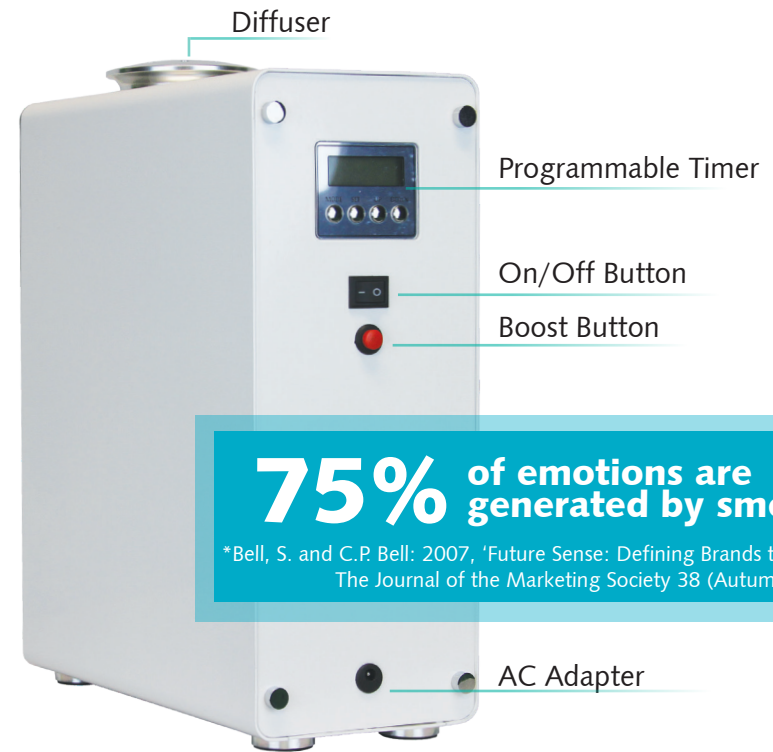

STATE® FRAGRANCE CUBE™

ADVANCED TECHNOLOGY

- Customizable cold-air diffusion turns scented formula into dry vapor.
- Subtle fragrance fills spaces from 10,000 to 150,000 cubic feet (280 to 4,200 cubic meters).
- Continuous, evenly dispersed ambient scenting for 30 to 60 days.
- Easy to install with compact convenience; safe for use anywhere.

SOPHISTICATED FRAGRANCES

Soft or strong, fresh or woody, there is a dynamic scent for any space and clientele. Our fragrance formulas are refined, safe for use, and are IFRA and VOC-compliant throughout North America. State's exclusive fragrance formulas include a odor-neutralizing technology to create the ultimate inviting atmosphere.

Subtle

Robust

Abscent	Water Lily	Sparkling Cranberry	Citrus Green Tea	Coastal Dreams™	Natural Retreat	Midnight Woods	Mystic Nights	Wild Bamboo	Paradise Breeze	Pure Meadow
Neutral & clean	Luscious & floral	Cranberry & champagne	Lively & tart	Familiar & aromatic	Relaxing & floral	Seductive & musky	Bold & mysterious	Wildflowers & bamboo	Relaxing & aquatic	Soothing & botanic