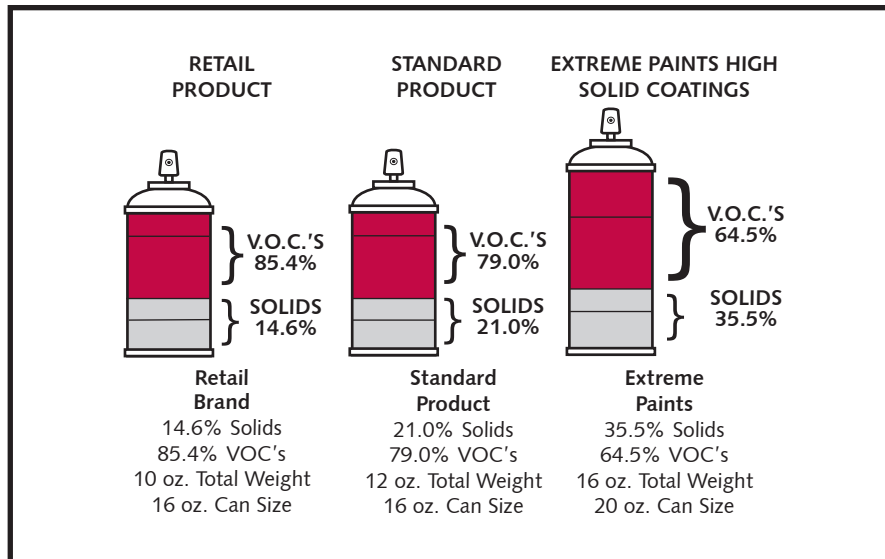

Extreme

High Solid Coatings

HIGH SOLIDS FORMULATION

Extreme Paints have over 35% solids, which guarantees better coverage, protection and color retention. Combine that with the large can size, and one can of Extreme Paints is equal to four cans of your average spray paint.

SPECIAL PACKAGING

A full-length dip tub reaches the bottom of the can for complete paint usage. And, with a special micron filter and concave disc mixer (not a ball), clogging is virtually eliminated, providing the smoothest delivery system in the market.

LOW SOLVENT FORMULA

Extreme Paints do not contain lead, CFC's, chromates or chlorinated solvents, which meets strict VOC requirements and most stringent air quality requirements.

DIRECTIONS FOR USE:

- Thoroughly clean and dry surface before painting
- Paint in a clean area free from dust or debris
- Shake paint can for one minute, after rattle is heard, to thoroughly combine contents
- Hold can 8-12 inches away from area to be painted
- Before painting object, depress nozzle and spray contents to avoid sputtering and ensure a smooth flow
- Re-shake can intermittently to ensure contents are mixed for uniform coverage
- Let painted area stand uninterrupted until completely dry. Extreme Paints set up within one hour and are completely dry within 24 hours. Keep in mind that dry times vary depending upon temperature, humidity and amount of paint applied

PACKAGING

16 OZ Aerosol/CS12

125812	■ Beige	105702	■ Gloss Safety Red
105700	■ Dark Gray	125118	■ Gloss Safety Yellow
107391	■ Flat Black	105694	□ Gloss White
105692	■ Gloss Black	105698	■ School Bus Yellow
105696	■ Gray Primer	105707	■ Safety Blue
105710	■ Gloss Safety Orange	105983	□ Extreme Non-Skid Clear/CS6

State Industrial Products
5915 Landerbrook Drive
Mayfield Heights, OH 44124
To Order Call: 1-866-747-2229
www.stateindustrial.com

Canada
6935 Davand Drive
Mississauga, Ontario L5T 1L5
To Order Call: 1-800-668-6513

Puerto Rico
Royal Industrial Park, Bldg "M"
Local #5, Carr 869, km 1.5 Palmas
Cataño, P.R. 00962
To Order Call: 787-275-3185